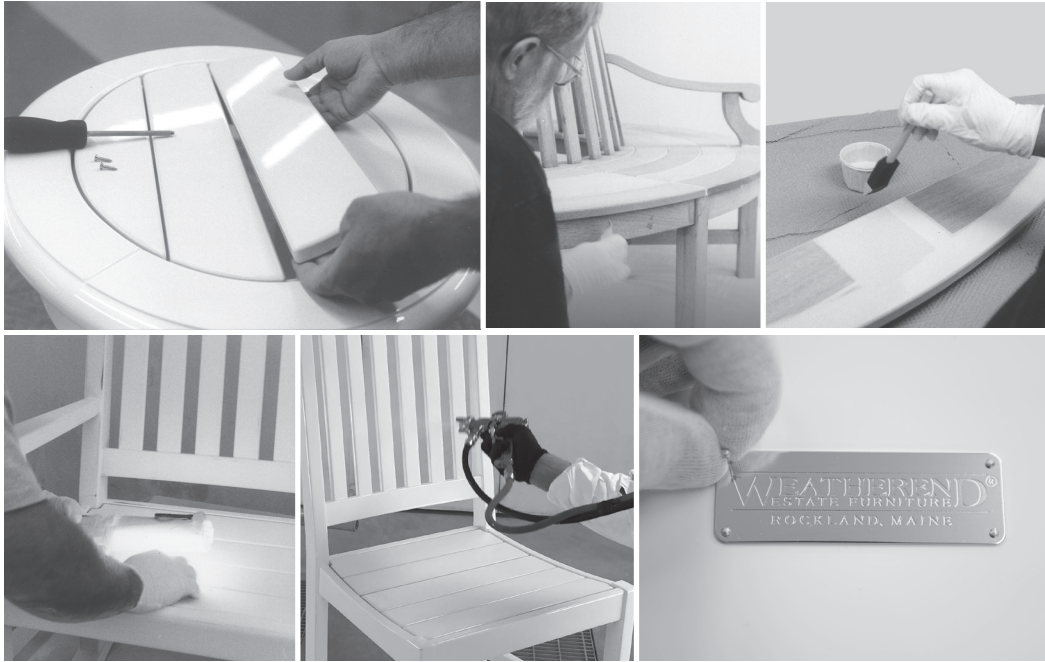

## REFINISHING PROGRAM

Weatherend's refinishing service is available year round at a fraction of the cost of new furniture. We use 10 steps to return your furniture to like-new condition. To our knowledge, no other furniture company offers this service for their outdoor products.

Furniture is disassembled, cleaned, sanded, reassembled with new parts as needed, primed and finished with a total of eight coats of Weatherend Yacht Finish in the color of your choice. Quality Control inspects each piece and a new Product Warranty is provided.